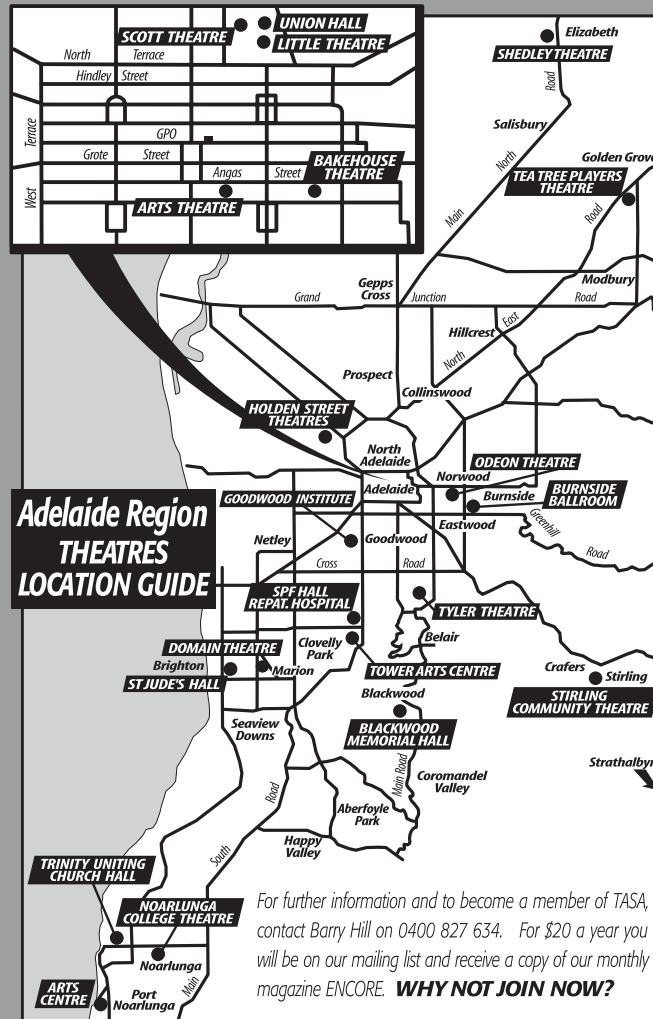

VENTURE THEATRE COMPANY – 0431 047 771 – www.myspace.com/venturetheatre

THEATRES

ARTS CENTRE – (Old Institute Bldg) 22 Gawler Street, Port Noarlunga

ARTS THEATRE – 53 Angus Street, Adelaide

BAKEHOUSE THEATRE – 255 Angus Street, Adelaide (corner of Cardwell Street)

BLACKWOOD 21 (Memorial Hall) – 21 Coromandel Parade, Blackwood

BURNSIDE BALLROOM – corner of Portrush Road & Greenhill Road, Burnside

DOMAIN THEATRE – Marion Cultural Centre (off Diagonal Road), Oaklands Park

GOODWOOD INSTITUTE – 166a Goodwood Road, Goodwood

HOLDEN STREET THEATRES – 34 Holden Street, Hindmarsh

LITTLE THEATRE – Adelaide Uni., The Cloisters, off Victoria Drive, Adelaide

MURRAY BRIDGE TOWN HALL – Bridge Street, Murray Bridge

NOARLUNGA THEATRE – Ramsay Place, Noarlunga Centre

ODEON THEATRE – Queen Street, Norwood

SCOTT THEATRE – Kintore Avenue, Adelaide

SHEDLEY THEATRE – Playford Civic Centre, Playford Boulevard., Elizabeth

SPF HALL – Repat Hospital (enter Gate 8) Goodwood Road, Daw Park

STIRLING COMMUNITY THEATRE – Avenue Road, Stirling – www.sct.org.au

ST. JUDE'S HALL – 444 Brighton Road, Brighton

TEA TREE PLAYERS THEATRE – cnr Yatala Vale Rd & Hancock Rd, Surrey Downs

TOWER ARTS CENTRE – corner of Daws Road and Goodwood Road, Pasadena

TYLER THEATRE – 103 Princes Road, Mitcham

TRINITY UNITING CHURCH HALL – William Rd, Christies Beach

UNION HALL – Adelaide Uni, off Victoria Drive, Adelaide

artsmith

For further information and to become a member of TASA, contact Barry Hill on 0400 827 634. For $20 a year you will be on our mailing list and receive a copy of our monthly magazine ENCORE. **WHY NOT JOIN NOW?**

THEATRE ASSOCIATION OF SOUTH AUSTRALIA

PO Box 187 Park Holme SA 5043 Tel: 0400 827 634

Email: secretary@tasaonline.org.au

For more information and to download copies of this brochure, visit: www.theatreguide.com.au

artsmith
graphic design

0403 771 699

artsmithdesign@gmail.com

THEATRE ASSOCIATION OF SOUTH AUSTRALIA