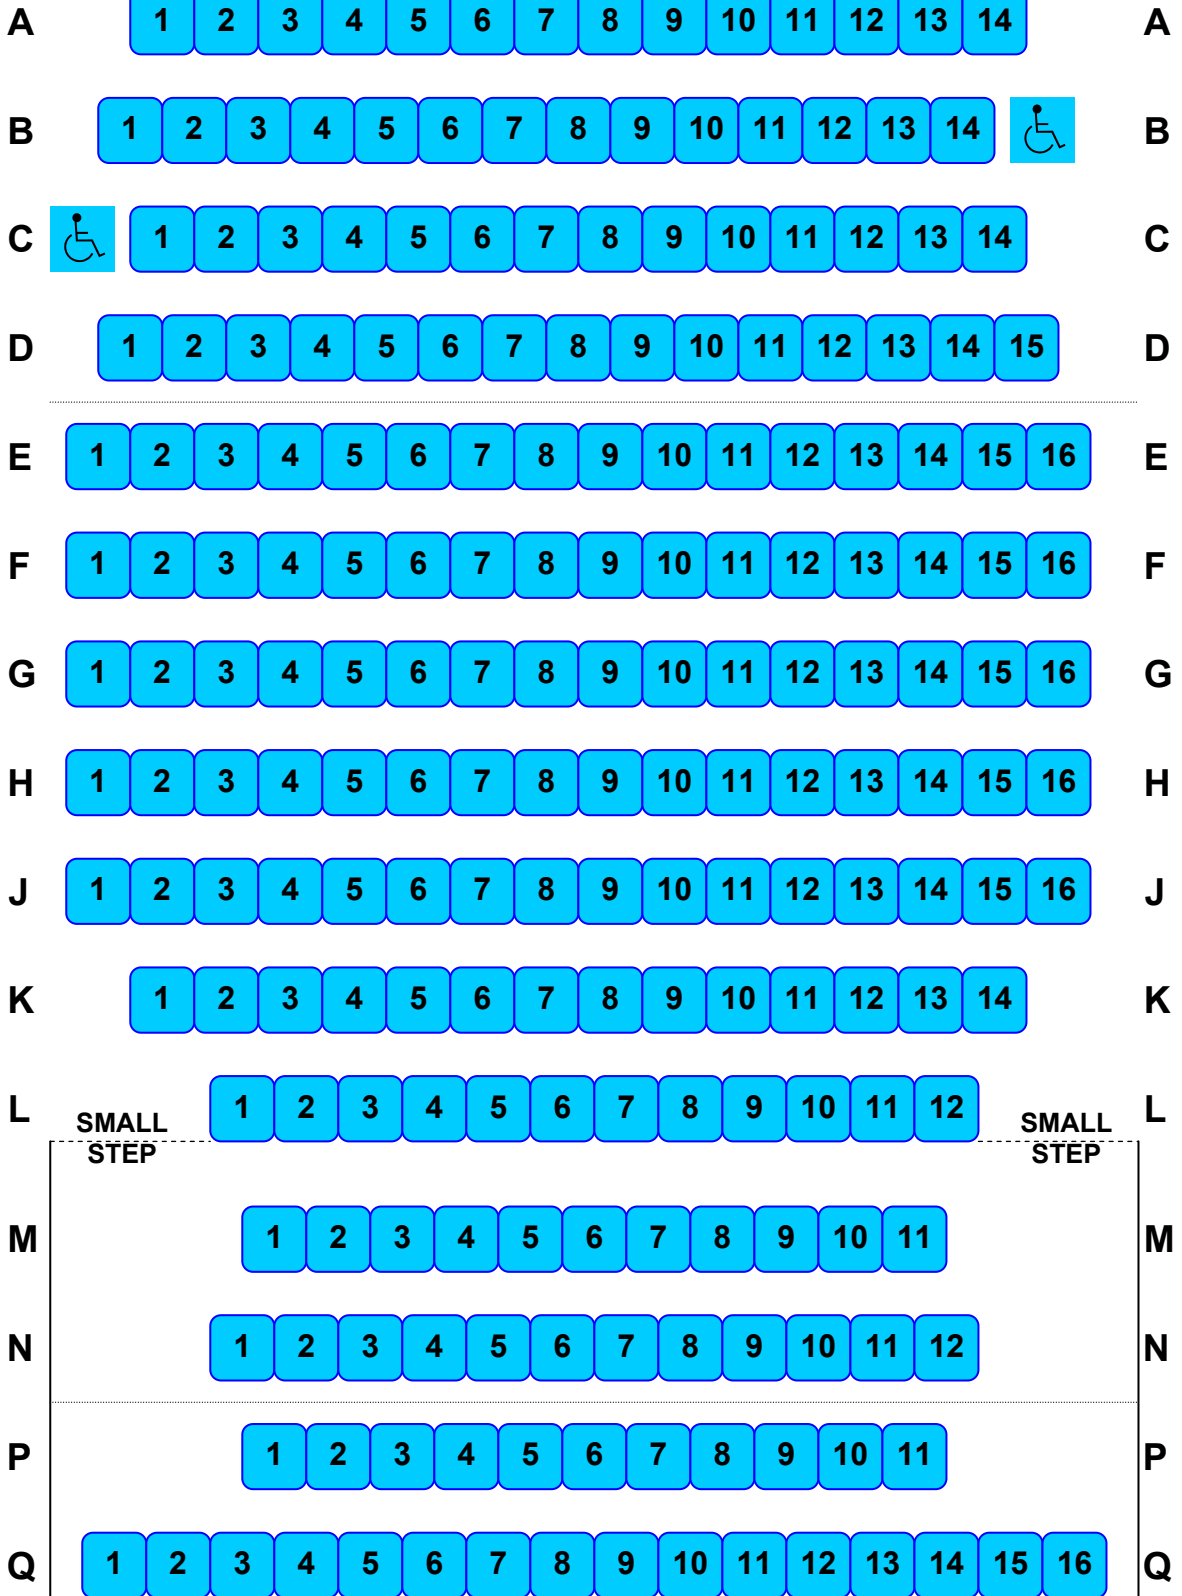

STAGE

FIRE
EXIT

RAKED SEATING

ENTRANCE